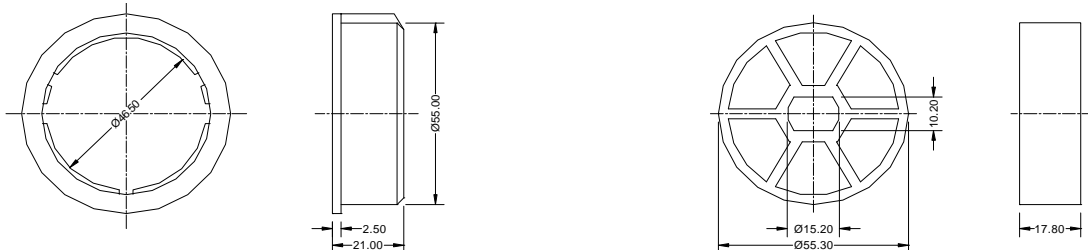

ED0956 (to suit EURO20W/O, EURO50W/O & EURO60M/O)