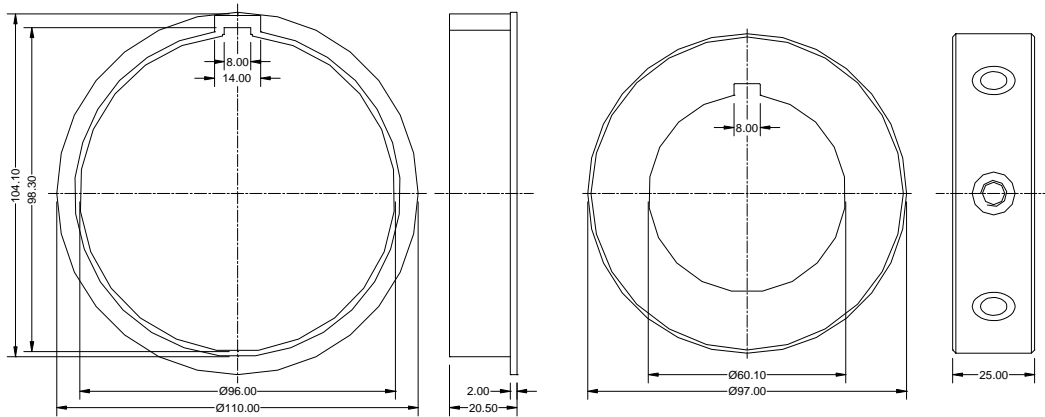

ED3501A (to suit EURO230M/O, JK/100/230FMM & EURO330M/O)