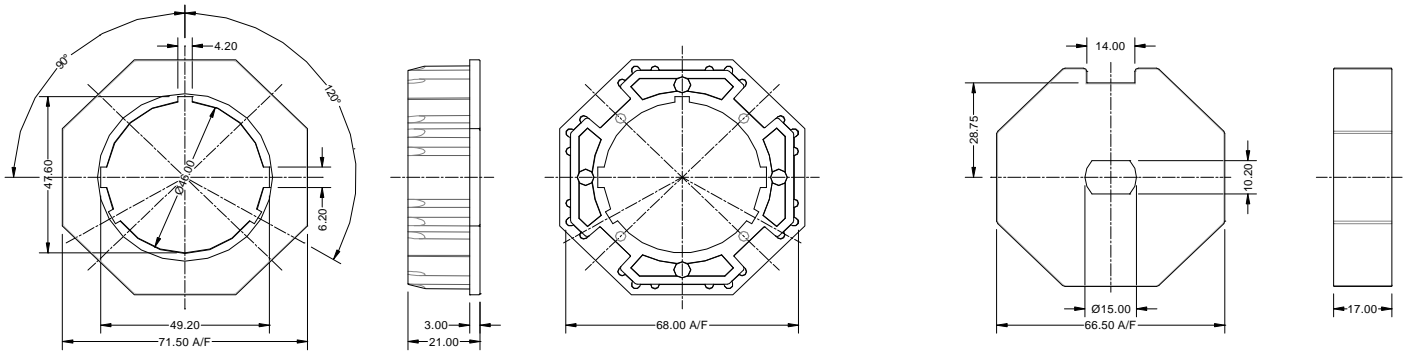

ED0912 (to suit EURO20W/O, EURO50W/O & EURO60M/O)