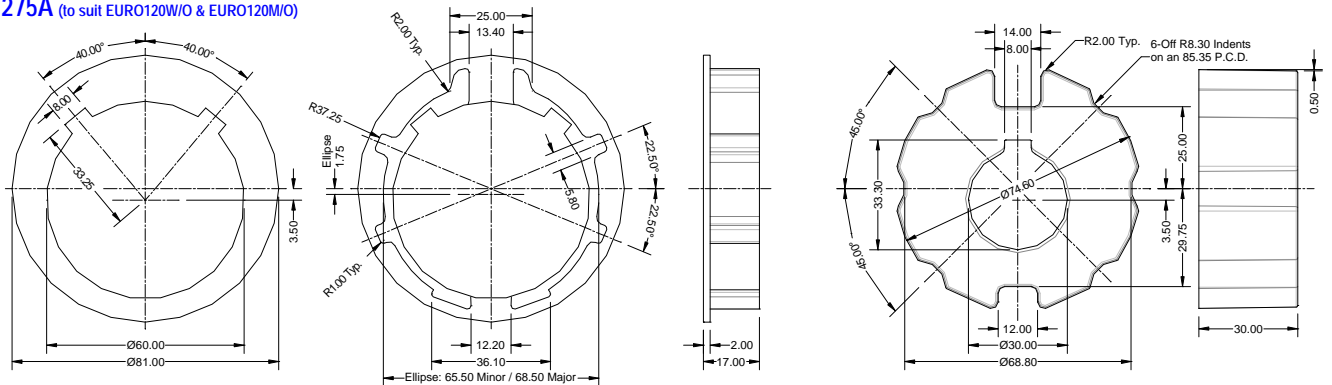

ED1275A (to suit EURO120W/O & EURO120M/O)