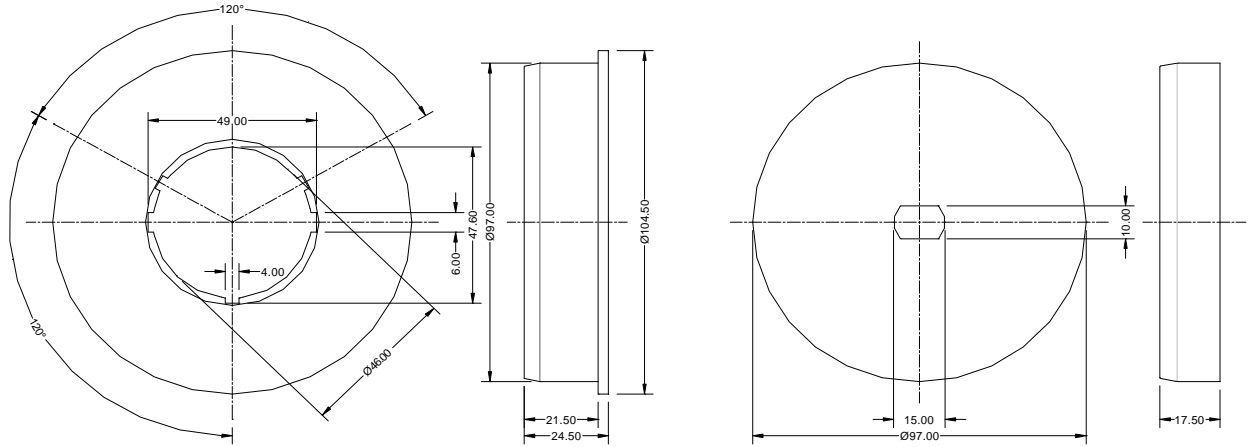

ED0930 (to suit EURO20W/O, EURO50W/O & EURO60M/O)