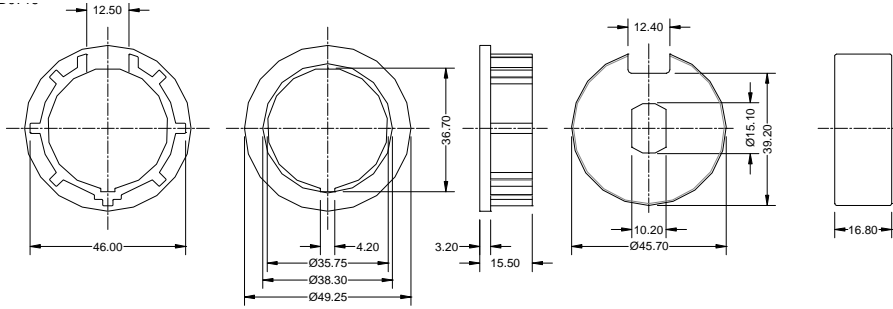

ED0716 (to suit EURO12W/O)