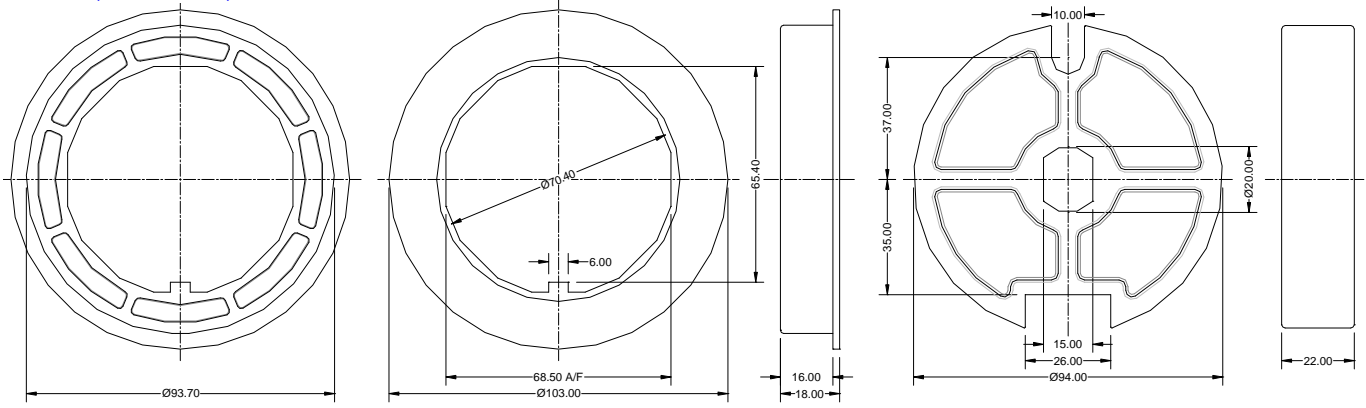

EURODRIVE Adaptors

ED1557 (to suit EURO150M/O)

ED3500A (to suit EURO230M/O, JK/100/230FMM & EURO330M/O)