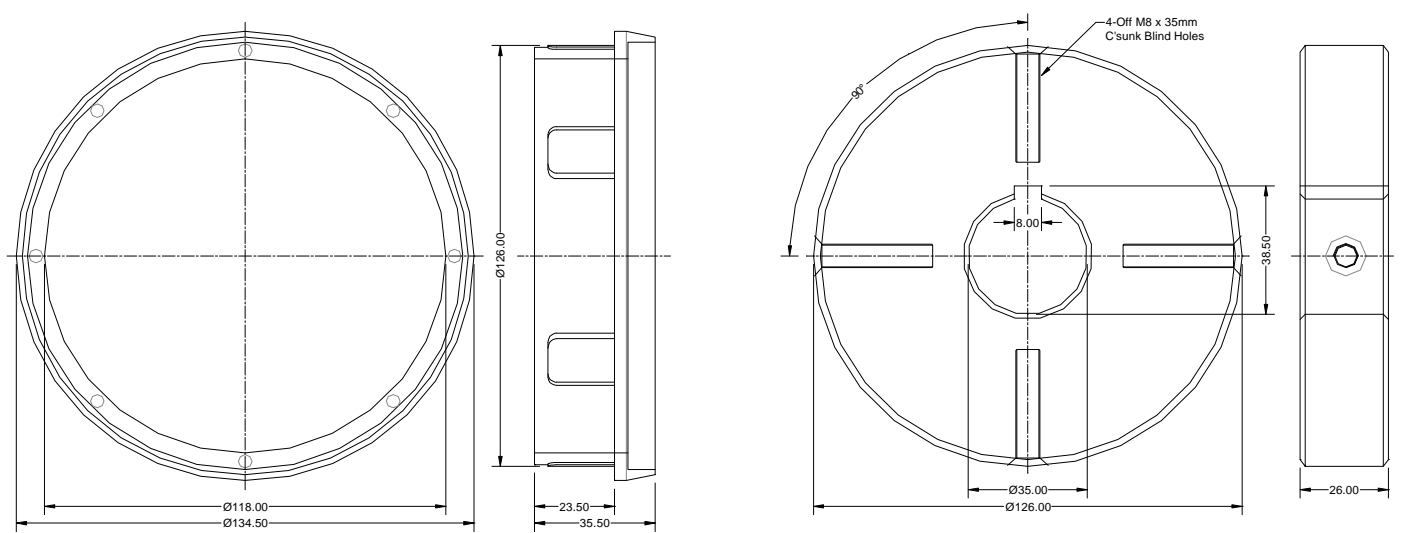

EURODRIVE Adaptors

ED5123 (to suit EURO500M/O)

ED5126 (to suit EURO500M/O)

ED5128 (to suit EURO500M/O)

EURODRIVE Adaptors

ED5158 (to suit EURO500M/O)

PRODUCT CODE	TO SUIT TUBE SHAPE(S)	TO SUIT TUBE TYPE	OD OF ADAPTOR	EURO 12W/O	EURO 20W/O	EURO 50W/O	EURO 60M/O	EURO 120M/O	EURO 120M/O	EURO 150M/O	EURO 230M/O	JK/100/230FMM	EURO 330M/O	EURO 500M/O
ED0711	OCTAGONAL	40mm	38mm	●										
ED0715	ROUND	40mm	38mm	●										
ED0716	ROUND	50mm	48mm	●										
ED0903	ROUND/ZF	80mm	76mm		●	●	●							
ED0904	ROUND/DEPRAT	89/90mm	85mm		●	●	●							
ED0904A	CONTOURED	85mm	82mm		●	●	●							
ED0912	OCTAGONAL	70mm	67mm		●	●	●							
ED0913	ROUND/ZF	64mm	60mm		●	●	●							
ED0914	ROUND/DEPRAT	63mm	60mm		●	●	●							
ED0916	OCTAGONAL	60mm	57mm		●	●	●							
ED0920	ROUND	4"9swg	94mm		●	●	●							
ED0930	ROUND	4"16swg	97mm		●	●	●							
ED0949	OCTAGONAL	50mm	48mm		●	●	●							
ED0956	ROUND	60mm	56mm		●	●	●							
ED0966	CONTOURED	70mm	67mm		●	●	●							
ED0967	ROUND/DEPRAT	70mm	67mm		●	●	●							
ED0968	AWNING	70mm	67mm		●	●	●							
ED0976	ROUND/DEPRAT	78mm	75mm		●	●	●							
ED0976A	CONTOURED	78mm	75mm		●	●	●							
ED1248	OCTAGONAL	70mm	67mm					●	●					
ED1256	ROUND	4"16swg	97mm					●	●					
ED1257	ROUND	4"9swg	94mm					●	●					
ED1266	ROUND/DEPRAT	89/90mm	85mm					●	●					
ED1266A	CONTOURED	86mm	82mm					●	●					
ED1275	ROUND/DEPRAT	78mm	75mm					●	●					
ED1275A	CONTOURED	78mm	75mm					●	●					
ED1556	ROUND	4"16swg	97mm							●				
ED1557	ROUND	4"9swg	94mm							●				
ED3500A	ROUND	4"9swg	94mm								●	●	●	
ED3501A	ROUND	4"16swg	97mm								●	●	●	
ED3506A	ROUND	5"10swg	119mm								●	●	●	
ED3510A	ROUND	5.25" 8swg	123mm									●	●	
ED3515A	ROUND	5.5" 8swg	128mm									●	●	
ED5120	ROUND	5"10swg	119mm											●
ED5123	ROUND	5.25" 8swg	123mm											●
ED5126	ROUND	5.5" 5swg	126mm											●
ED5128	ROUND	5.5" 8swg	128mm											●
ED5158	ROUND	6 5/8" / 168mm	160mm											●