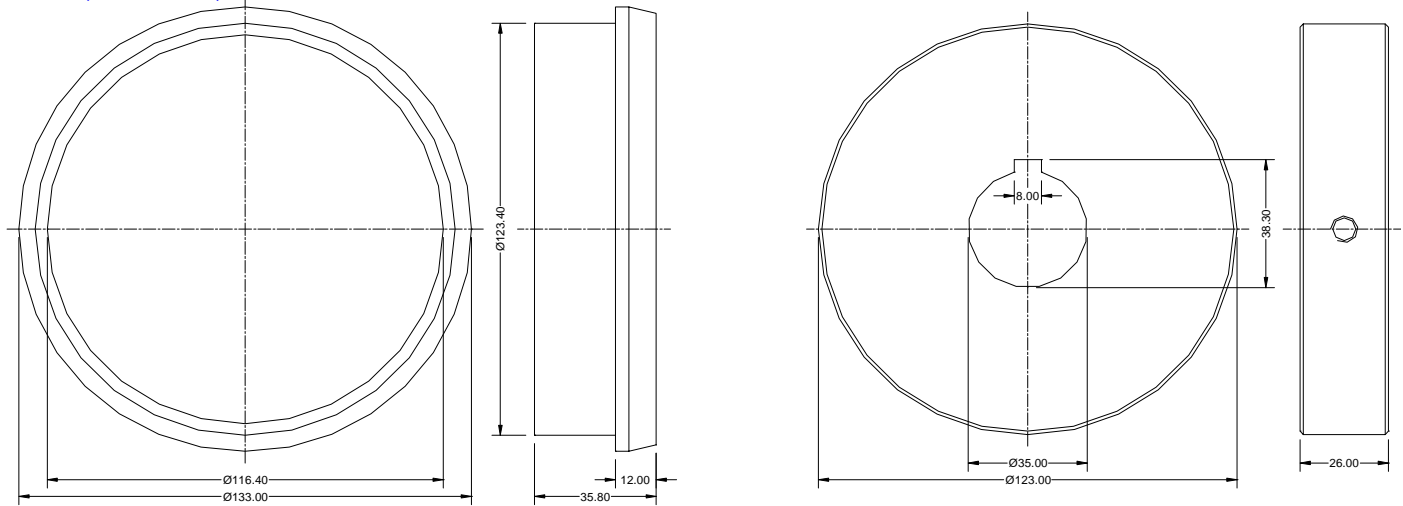

EURODRIVE Adaptors

ED5123 (to suit EURO500M/O)

ED5126 (to suit EURO500M/O)

ED5128 (to suit EURO500M/O)

EURODRIVE Adaptors

ED5158 (to suit EURO500M/O)

PRODUCT CODE	TO SUIT TUBE SHAPE(S)	TO SUIT TUBE TYPE	OD OF ADAPTOR	EURO 12W/O	EURO 20W/O	EURO 50W/O	EURO 60M/O	EURO 120M/O	EURO 120M/O	EURO 150M/O	EURO 230M/O	JK/100/230FMM	EURO 330M/O	EURO 500M/O
ED0711	OCTAGONAL	40mm	38mm	●										
ED0715	ROUND	40mm	38mm	●										
ED0716	ROUND	50mm	48mm	●										
ED0903	ROUND/ZF	80mm	76mm		●	●	●							
ED0904	ROUND/DEPRAT	89/90mm	85mm		●	●	●							
ED0904A	CONTOURED	85mm	82mm		●	●	●							
ED0912	OCTAGONAL	70mm	67mm		●	●	●							
ED0913	ROUND/ZF	64mm	60mm		●	●	●							
ED0914	ROUND/DEPRAT	63mm	60mm		●	●	●							
ED0916	OCTAGONAL	60mm	57mm		●	●	●							
ED0920	ROUND	4"9swg	94mm		●	●	●							
ED0930	ROUND	4"16swg	97mm		●	●	●							
ED0949	OCTAGONAL	50mm	48mm		●	●	●							
ED0956	ROUND	60mm	56mm		●	●	●							
ED0966	CONTOURED	70mm	67mm		●	●	●							
ED0967	ROUND/DEPRAT	70mm	67mm		●	●	●							
ED0968	AWNING	70mm	67mm		●	●	●							
ED0976	ROUND/DEPRAT	78mm	75mm		●	●	●							
ED0976A	CONTOURED	78mm	75mm		●	●	●							
ED1248	OCTAGONAL	70mm	67mm					●	●					
ED1256	ROUND	4"16swg	97mm					●	●					
ED1257	ROUND	4"9swg	94mm					●	●					
ED1266	ROUND/DEPRAT	89/90mm	85mm					●	●					
ED1266A	CONTOURED	86mm	82mm					●	●					
ED1275	ROUND/DEPRAT	78mm	75mm					●	●					
ED1275A	CONTOURED	78mm	75mm					●	●					
ED1556	ROUND	4"16swg	97mm							●				
ED1557	ROUND	4"9swg	94mm							●				
ED3500A	ROUND	4"9swg	94mm								●	●	●	
ED3501A	ROUND	4"16swg	97mm								●	●	●	
ED3506A	ROUND	5"10swg	119mm								●	●	●	
ED3510A	ROUND	5.25" 8swg	123mm									●	●	
ED3515A	ROUND	5.5" 8swg	128mm									●	●	
ED5120	ROUND	5"10swg	119mm											●
ED5123	ROUND	5.25" 8swg	123mm											●
ED5126	ROUND	5.5" 5swg	126mm											●
ED5128	ROUND	5.5" 8swg	128mm											●
ED5158	ROUND	6 5/8" / 168mm	160mm											●