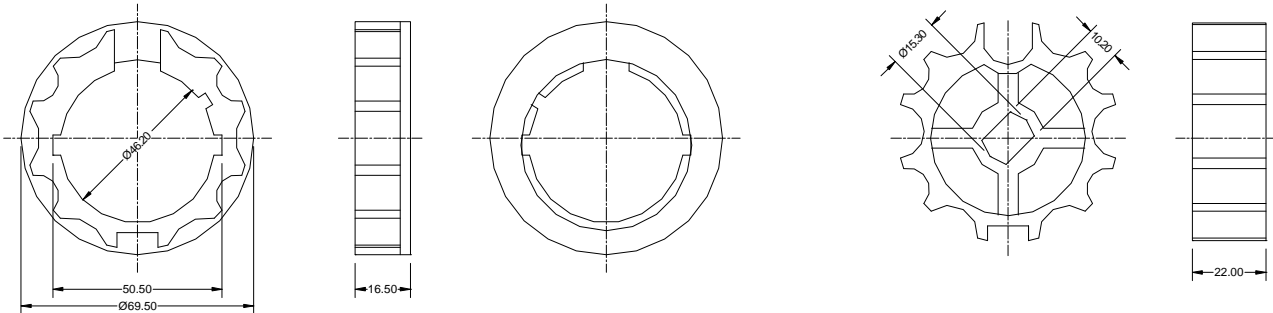

ED0968 (to suit EURO20W/O, EURO50W/O & EURO60M/O)