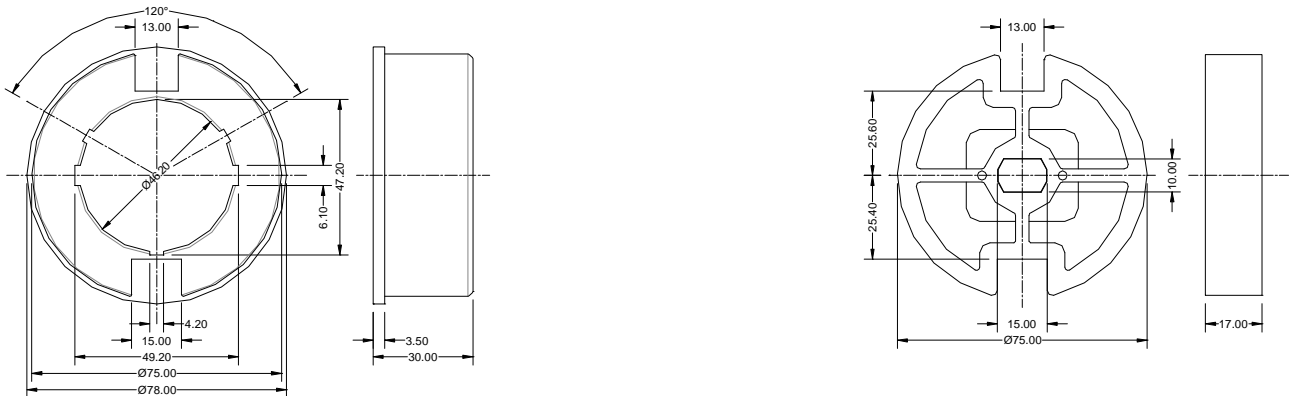

ED0976 (to suit EURO20W/O, EURO50W/O & EURO60M/O)