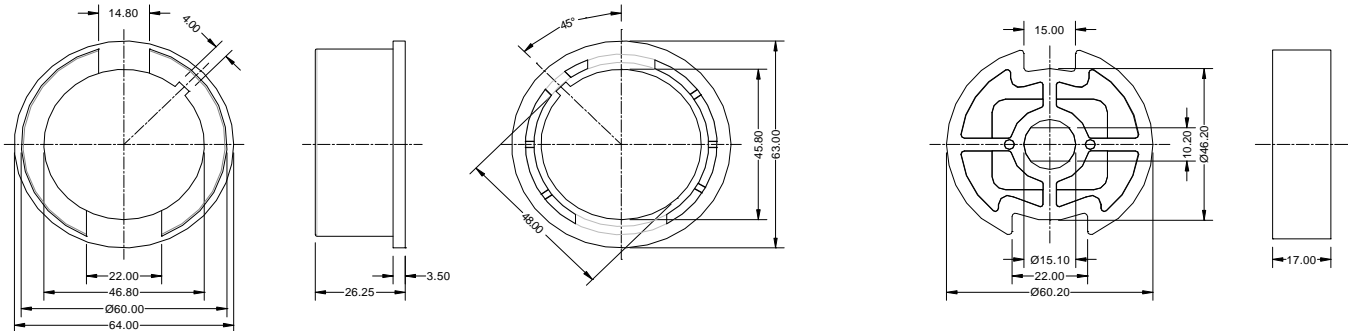

ED0914 (to suit EURO20W/O, EURO50W/O & EURO60M/O)