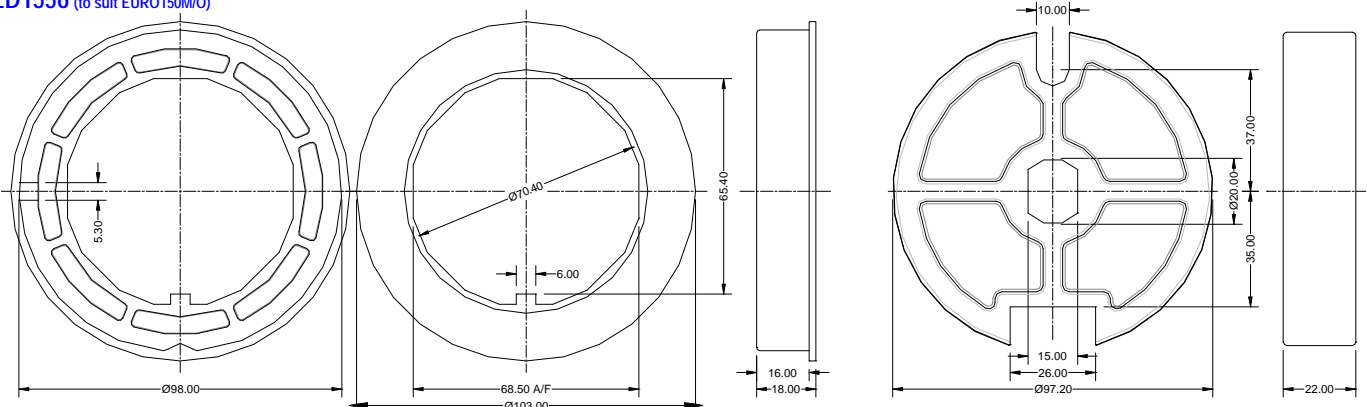

ED1556 (to suit EURO150M/O)