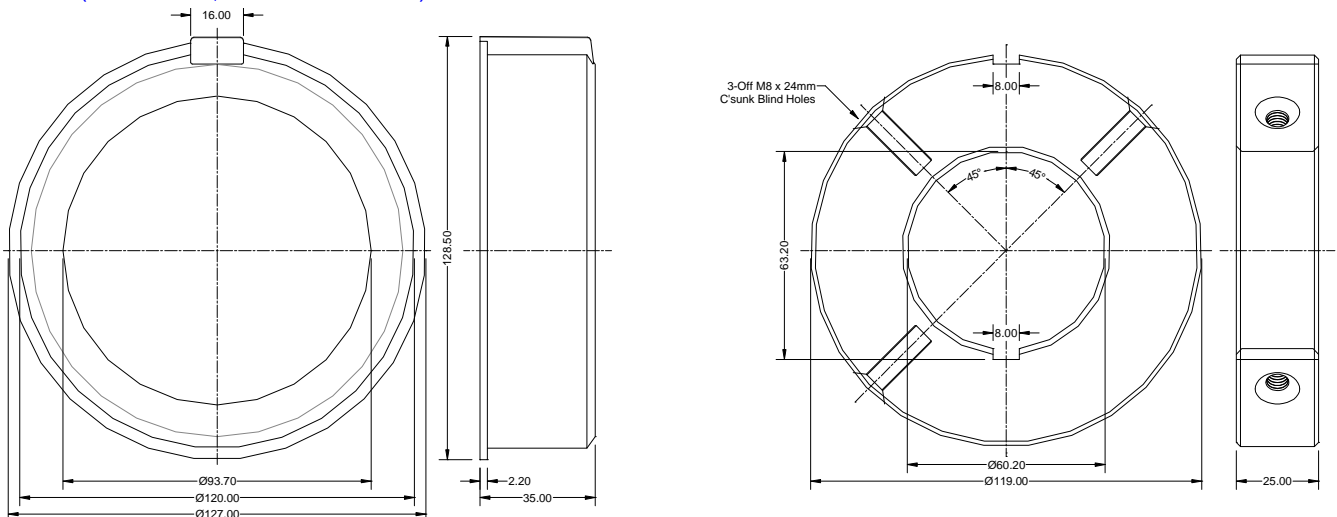

EURODRIVE Adaptors

ED5123 (to suit EURO500M/O)

ED5126 (to suit EURO500M/O)

ED5128 (to suit EURO500M/O)

EURODRIVE Adaptors

ED5158 (to suit EURO500M/O)

PRODUCT CODE	TO SUIT TUBE SHAPE(S)	TO SUIT TUBE TYPE	OD OF ADAPTOR	EURO 12W/O	EURO 20W/O	EURO 50W/O	EURO 60M/O	EURO 120M/O	EURO 120M/O	EURO 150M/O	EURO 230M/O	JK/100/230FMM	EURO 330M/O	EURO 500M/O
ED0711	OCTAGONAL	40mm	38mm	●										
ED0715	ROUND	40mm	38mm	●										
ED0716	ROUND	50mm	48mm	●										
ED0903	ROUND/ZF	80mm	76mm		●	●	●							
ED0904	ROUND/DEPRAT	89/90mm	85mm		●	●	●							
ED0904A	CONTOURED	85mm	82mm		●	●	●							
ED0912	OCTAGONAL	70mm	67mm		●	●	●							
ED0913	ROUND/ZF	64mm	60mm		●	●	●							
ED0914	ROUND/DEPRAT	63mm	60mm		●	●	●							
ED0916	OCTAGONAL	60mm	57mm		●	●	●							
ED0920	ROUND	4"9swg	94mm		●	●	●							
ED0930	ROUND	4"16swg	97mm		●	●	●							
ED0949	OCTAGONAL	50mm	48mm		●	●	●							
ED0956	ROUND	60mm	56mm		●	●	●							
ED0966	CONTOURED	70mm	67mm		●	●	●							
ED0967	ROUND/DEPRAT	70mm	67mm		●	●	●							
ED0968	AWNING	70mm	67mm		●	●	●							
ED0976	ROUND/DEPRAT	78mm	75mm		●	●	●							
ED0976A	CONTOURED	78mm	75mm		●	●	●							
ED1248	OCTAGONAL	70mm	67mm					●	●					
ED1256	ROUND	4"16swg	97mm					●	●					
ED1257	ROUND	4"9swg	94mm					●	●					
ED1266	ROUND/DEPRAT	89/90mm	85mm					●	●					
ED1266A	CONTOURED	86mm	82mm					●	●					
ED1275	ROUND/DEPRAT	78mm	75mm					●	●					
ED1275A	CONTOURED	78mm	75mm					●	●					
ED1556	ROUND	4"16swg	97mm							●				
ED1557	ROUND	4"9swg	94mm							●				
ED3500A	ROUND	4"9swg	94mm								●	●	●	
ED3501A	ROUND	4"16swg	97mm								●	●	●	
ED3506A	ROUND	5"10swg	119mm								●	●	●	
ED3510A	ROUND	5.25" 8swg	123mm									●	●	
ED3515A	ROUND	5.5" 8swg	128mm									●	●	
ED5120	ROUND	5"10swg	119mm											●
ED5123	ROUND	5.25" 8swg	123mm											●
ED5126	ROUND	5.5" 5swg	126mm											●
ED5128	ROUND	5.5" 8swg	128mm											●
ED5158	ROUND	6 5/8" / 168mm	160mm											●