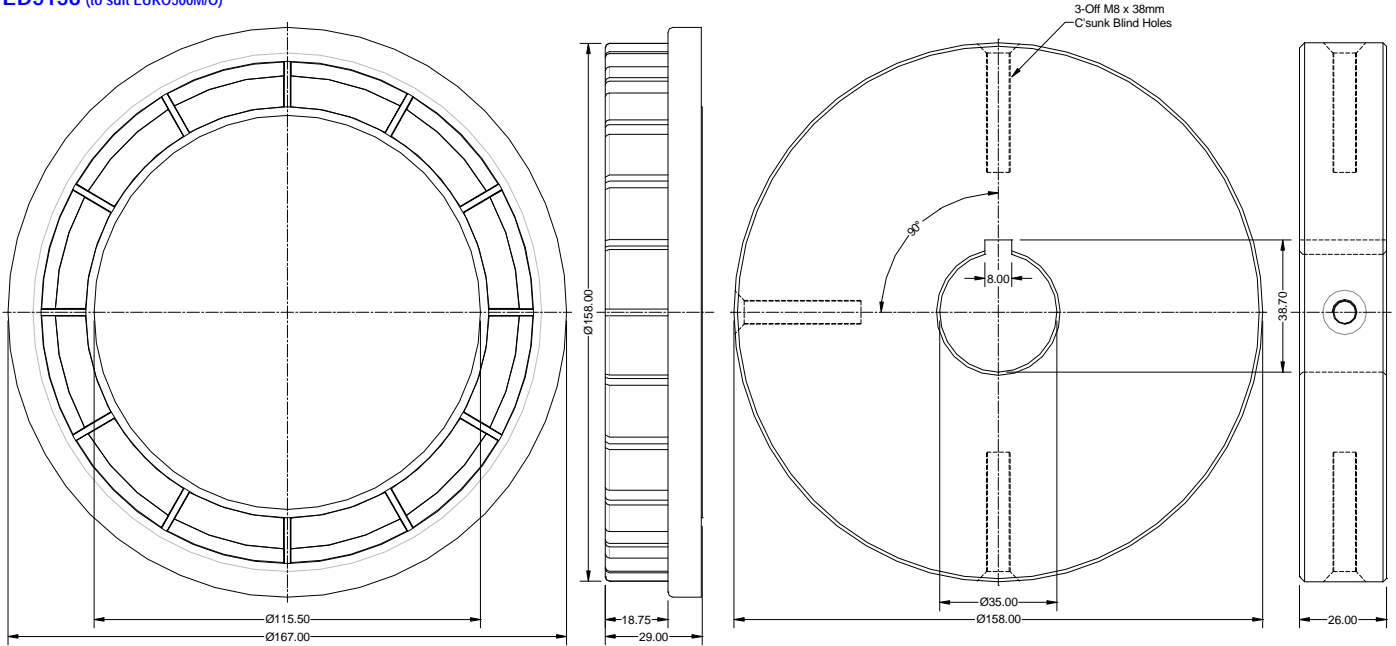

EURODRIVE Adaptors

ED5123 (to suit EURO500M/O)

ED5126 (to suit EURO500M/O)

ED5128 (to suit EURO500M/O)

EURODRIVE Adaptors

ED5158 (to suit EURO500M/O)

PRODUCT CODE	TO SUIT TUBE SHAPE(S)	TO SUIT TUBE TYPE	OD OF ADAPTOR	EURO 12W/O	EURO 20W/O	EURO 50W/O	EURO 60M/O	EURO 120M/O	EURO 120M/O	EURO 150M/O	EURO 230M/O	JK/100/230FMM	EURO 330M/O	EURO 500M/O
ED0711	OCTAGONAL	40mm	38mm	●										
ED0715	ROUND	40mm	38mm	●										
ED0716	ROUND	50mm	48mm	●										
ED0903	ROUND/ZF	80mm	76mm		●	●	●							
ED0904	ROUND/DEPRAT	89/90mm	85mm		●	●	●							
ED0904A	CONTOURED	85mm	82mm		●	●	●							
ED0912	OCTAGONAL	70mm	67mm		●	●	●							
ED0913	ROUND/ZF	64mm	60mm		●	●	●							
ED0914	ROUND/DEPRAT	63mm	60mm		●	●	●							
ED0916	OCTAGONAL	60mm	57mm		●	●	●							
ED0920	ROUND	4"9swg	94mm		●	●	●							
ED0930	ROUND	4"16swg	97mm		●	●	●							
ED0949	OCTAGONAL	50mm	48mm		●	●	●							
ED0956	ROUND	60mm	56mm		●	●	●							
ED0966	CONTOURED	70mm	67mm		●	●	●							
ED0967	ROUND/DEPRAT	70mm	67mm		●	●	●							
ED0968	AWNING	70mm	67mm		●	●	●							
ED0976	ROUND/DEPRAT	78mm	75mm		●	●	●							
ED0976A	CONTOURED	78mm	75mm		●	●	●							
ED1248	OCTAGONAL	70mm	67mm					●	●					
ED1256	ROUND	4"16swg	97mm					●	●					
ED1257	ROUND	4"9swg	94mm					●	●					
ED1266	ROUND/DEPRAT	89/90mm	85mm					●	●					
ED1266A	CONTOURED	86mm	82mm					●	●					
ED1275	ROUND/DEPRAT	78mm	75mm					●	●					
ED1275A	CONTOURED	78mm	75mm					●	●					
ED1556	ROUND	4"16swg	97mm							●				
ED1557	ROUND	4"9swg	94mm							●				
ED3500A	ROUND	4"9swg	94mm								●	●	●	
ED3501A	ROUND	4"16swg	97mm								●	●	●	
ED3506A	ROUND	5"10swg	119mm								●	●	●	
ED3510A	ROUND	5.25" 8swg	123mm									●	●	
ED3515A	ROUND	5.5" 8swg	128mm									●	●	
ED5120	ROUND	5"10swg	119mm											●
ED5123	ROUND	5.25" 8swg	123mm											●
ED5126	ROUND	5.5" 5swg	126mm											●
ED5128	ROUND	5.5" 8swg	128mm											●
ED5158	ROUND	6 5/8" / 168mm	160mm											●