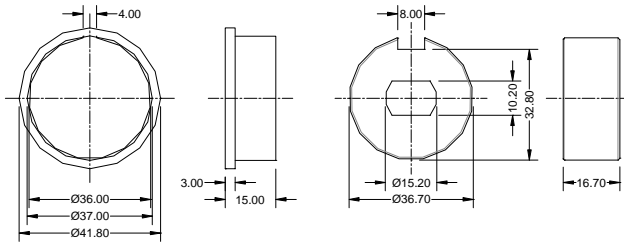

ED0715 (to suit EURO12W/O)