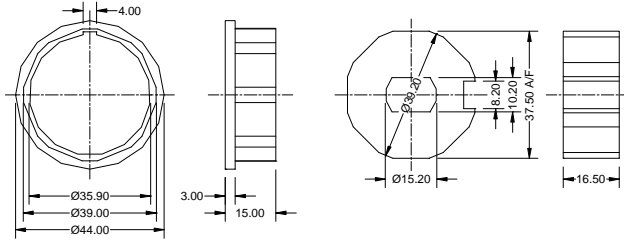

ED0711 (to suit EURO12W/O)