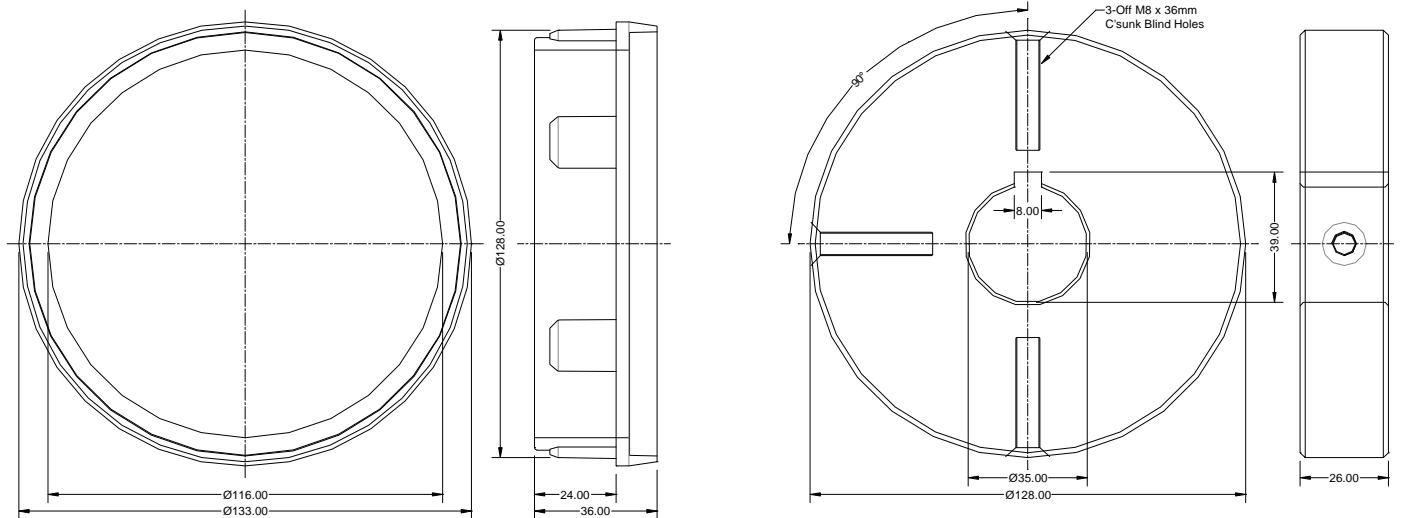

EURODRIVE Adaptors

ED5123 (to suit EURO500M/O)

ED5126 (to suit EURO500M/O)

ED5128 (to suit EURO500M/O)

EURODRIVE Adaptors

ED5158 (to suit EURO500M/O)

PRODUCT CODE	TO SUIT TUBE SHAPE(S)	TO SUIT TUBE TYPE	OD OF ADAPTOR	EURO 12W/O	EURO 20W/O	EURO 50W/O	EURO 60M/O	EURO 120M/O	EURO 120M/O	EURO 150M/O	EURO 230M/O	JK/100/230FMM	EURO 330M/O	EURO 500M/O
ED0711	OCTAGONAL	40mm	38mm	●										
ED0715	ROUND	40mm	38mm	●										
ED0716	ROUND	50mm	48mm	●										
ED0903	ROUND/ZF	80mm	76mm		●	●	●							
ED0904	ROUND/DEPRAT	89/90mm	85mm		●	●	●							
ED0904A	CONTOURED	85mm	82mm		●	●	●							
ED0912	OCTAGONAL	70mm	67mm		●	●	●							
ED0913	ROUND/ZF	64mm	60mm		●	●	●							
ED0914	ROUND/DEPRAT	63mm	60mm		●	●	●							
ED0916	OCTAGONAL	60mm	57mm		●	●	●							
ED0920	ROUND	4"9swg	94mm		●	●	●							
ED0930	ROUND	4"16swg	97mm		●	●	●							
ED0949	OCTAGONAL	50mm	48mm		●	●	●							
ED0956	ROUND	60mm	56mm		●	●	●							
ED0966	CONTOURED	70mm	67mm		●	●	●							
ED0967	ROUND/DEPRAT	70mm	67mm		●	●	●							
ED0968	AWNING	70mm	67mm		●	●	●							
ED0976	ROUND/DEPRAT	78mm	75mm		●	●	●							
ED0976A	CONTOURED	78mm	75mm		●	●	●							
ED1248	OCTAGONAL	70mm	67mm					●	●					
ED1256	ROUND	4"16swg	97mm					●	●					
ED1257	ROUND	4"9swg	94mm					●	●					
ED1266	ROUND/DEPRAT	89/90mm	85mm					●	●					
ED1266A	CONTOURED	86mm	82mm					●	●					
ED1275	ROUND/DEPRAT	78mm	75mm					●	●					
ED1275A	CONTOURED	78mm	75mm					●	●					
ED1556	ROUND	4"16swg	97mm							●				
ED1557	ROUND	4"9swg	94mm							●				
ED3500A	ROUND	4"9swg	94mm								●	●	●	
ED3501A	ROUND	4"16swg	97mm								●	●	●	
ED3506A	ROUND	5"10swg	119mm								●	●	●	
ED3510A	ROUND	5.25" 8swg	123mm									●	●	
ED3515A	ROUND	5.5" 8swg	128mm									●	●	
ED5120	ROUND	5"10swg	119mm											●
ED5123	ROUND	5.25" 8swg	123mm											●
ED5126	ROUND	5.5" 5swg	126mm											●
ED5128	ROUND	5.5" 8swg	128mm											●
ED5158	ROUND	6 5/8" / 168mm	160mm											●