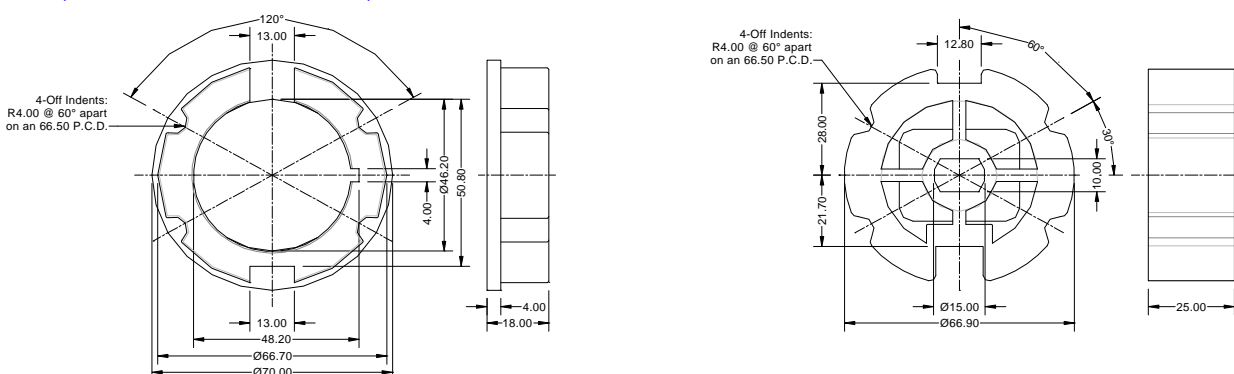

ED0966 (to suit EURO20W/O, EURO50W/O & EURO60M/O)