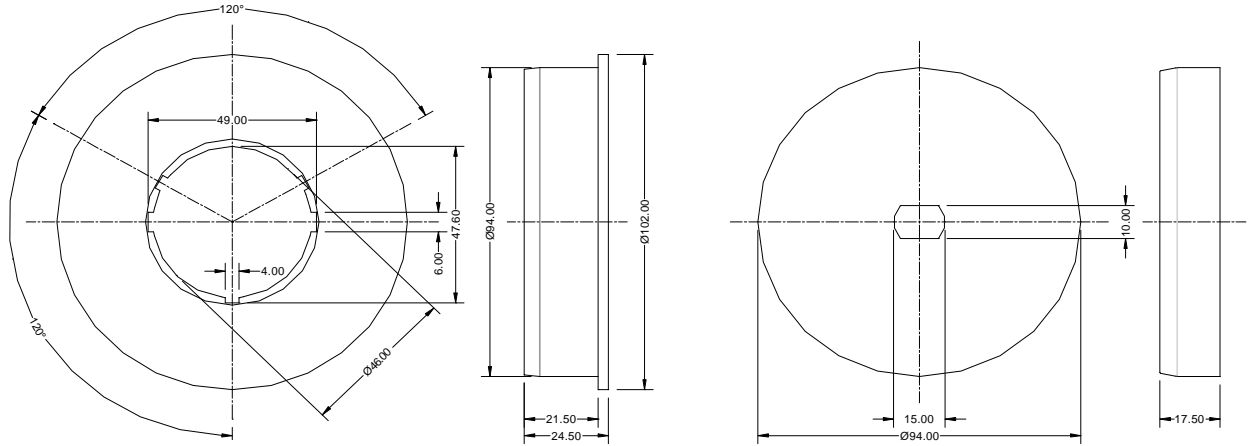

ED0920 (to suit EURO20W/O, EURO50W/O & EURO60M/O)