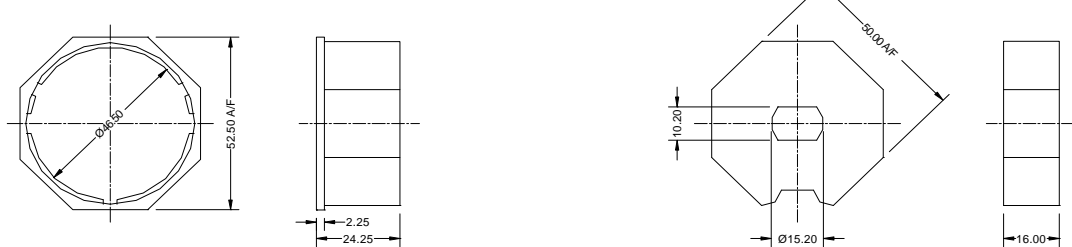

ED0949 (to suit EURO20W/O, EURO50W/O & EURO60M/O)